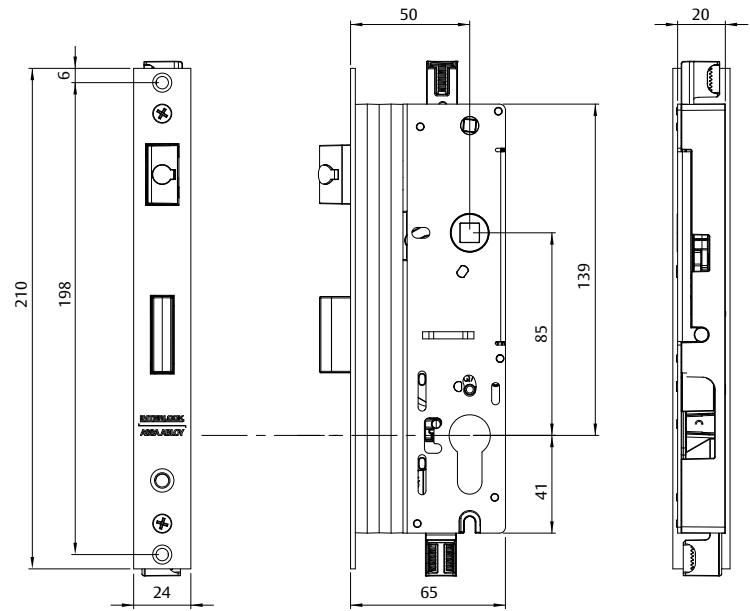

Optimum Mortice Lock, 4-Point

Apex Mini-Lever Set

INTERLOCK™

ASSA ABLOY